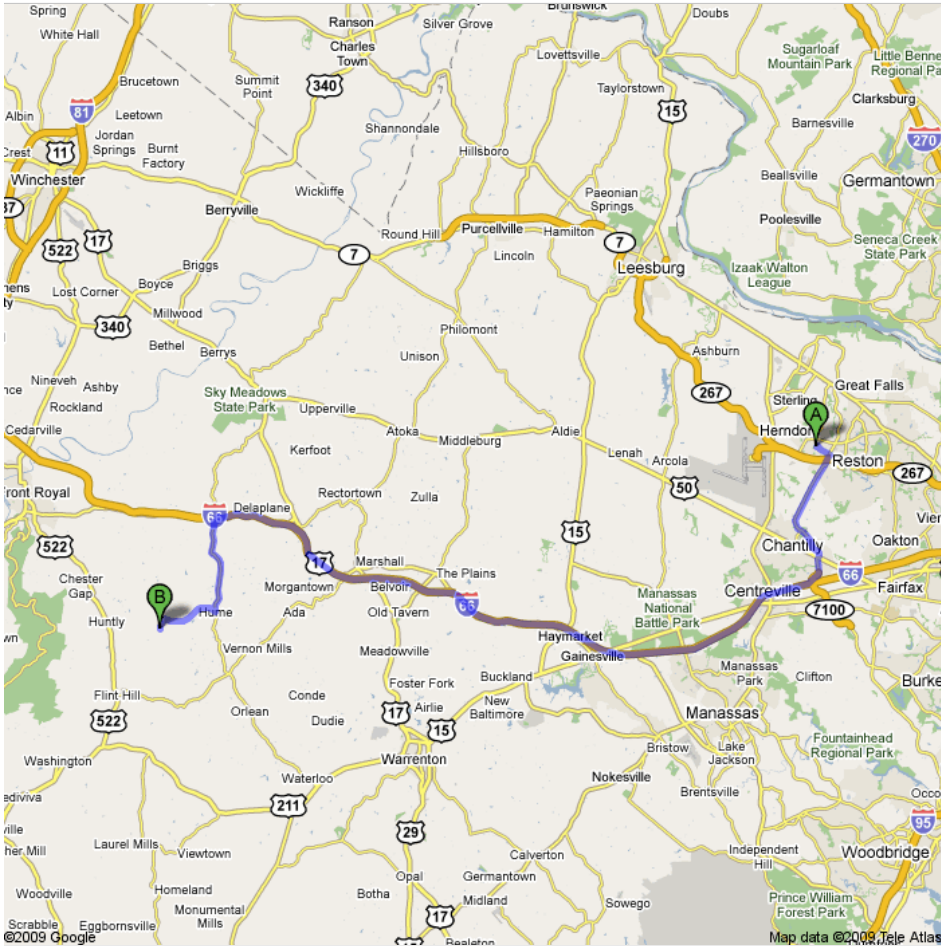

Directions to 5305 Marriott Ln, Hume, VA 22639
55.5 mi – about 1 hour 17 mins

Save trees. Go green!
Download Google Maps on your phone at google.com/gmm

 432 Van Buren St, Herndon, VA 20170

1. Head **northeast** on **Van Buren St** toward **Austin Ln** go 0.1 mi
total 0.1 mi
-  2. Turn **right** at **Spring St**
About 2 mins go 0.7 mi
total 0.8 mi
-  3. Take the ramp onto **Fairfax County Pkwy/VA-7100**
About 14 mins go 8.1 mi
total 8.9 mi
-  4. Take the exit onto **I-66 W** toward **Front Royal**
About 36 mins go 36.6 mi
total 45.5 mi
5. Take exit **18** for **VA-688** toward **Markham** go 0.2 mi
total 45.8 mi
-  6. Turn **left** at **Leeds Manor Rd/VA-688**
About 3 mins go 0.4 mi
total 46.2 mi
-  7. Turn **left** to stay on **Leeds Manor Rd/VA-688**
About 11 mins go 5.3 mi
total 51.5 mi
-  8. Turn **right** at **Hume Rd/VA-635**
About 8 mins go 3.3 mi
total 54.8 mi
-  9. Turn **left** at **Marriott Ln**
Destination will be on the left
About 2 mins go 0.7 mi
total 55.5 mi

 5305 Marriott Ln, Hume, VA 22639

These directions are for planning purposes only. You may find that construction projects, traffic, weather, or other events may cause conditions to differ from the map results, and you should plan your route accordingly. You must obey all signs or notices regarding your route.

Map data ©2009 , Tele Atlas